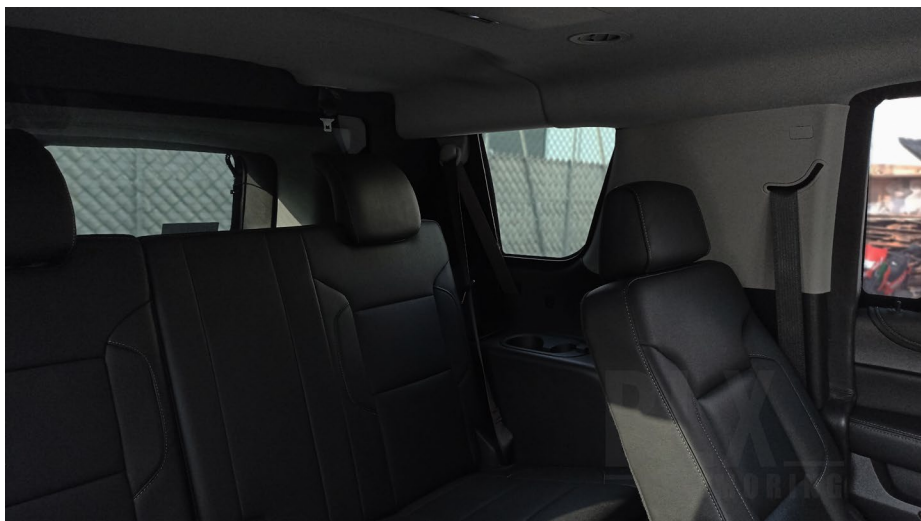

CHEVROLET SUBURBAN PREMIER LT 2020

$2,250,000

Folio BLX 1344

BLX
— ARMORING

BLX ARMORING +52 81 1804 1649

+52 81 2920 5618 contacto@blx.mx