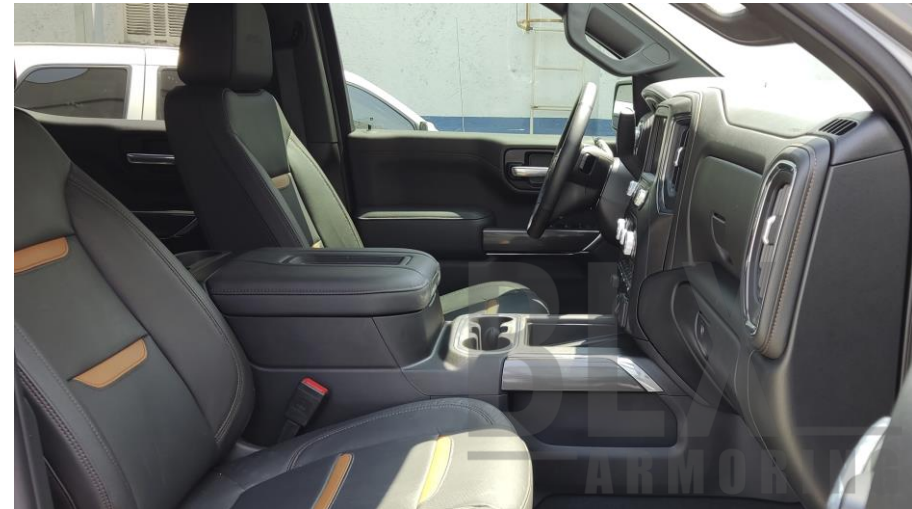

GMC SIERRA DIESEL AT4 CARBON PRO 2022

$3,076,780

Folio BLX 1380

BLX
— ARMORING

BLX ARMORING

+52 81 1804 1649

+52 81 2920 5618

contacto@blx.mx