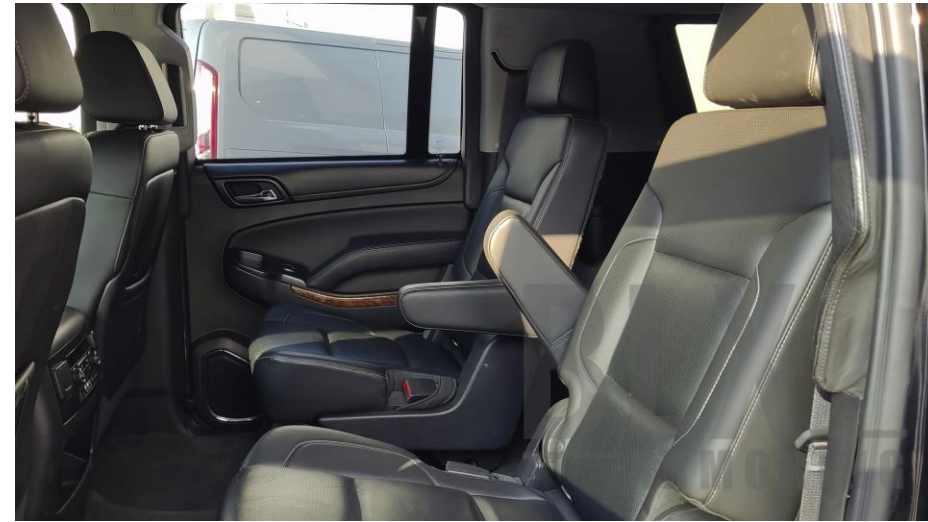

CHEVROLET SUBURBAN PAQUETE LTZ 4X4 2015

$1,290,000

Folio BLX 1419

BLX
— ARMORING

BLX ARMORING +52 81 1804 1649

81 8242 7980 contacto@blx.mx