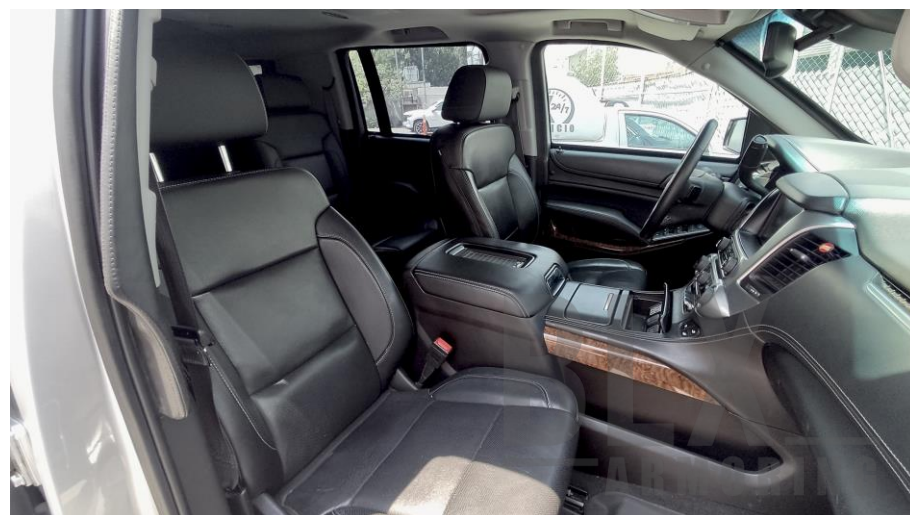

CHEVROLET SUBURBAN LTZ 4x4 2015

$1,099,000

Folio BLX 1422

BLX
— ARMORING

BLX ARMORING

+52 81 1804 1649

+52 81 8242 7980

contacto@blx.mx