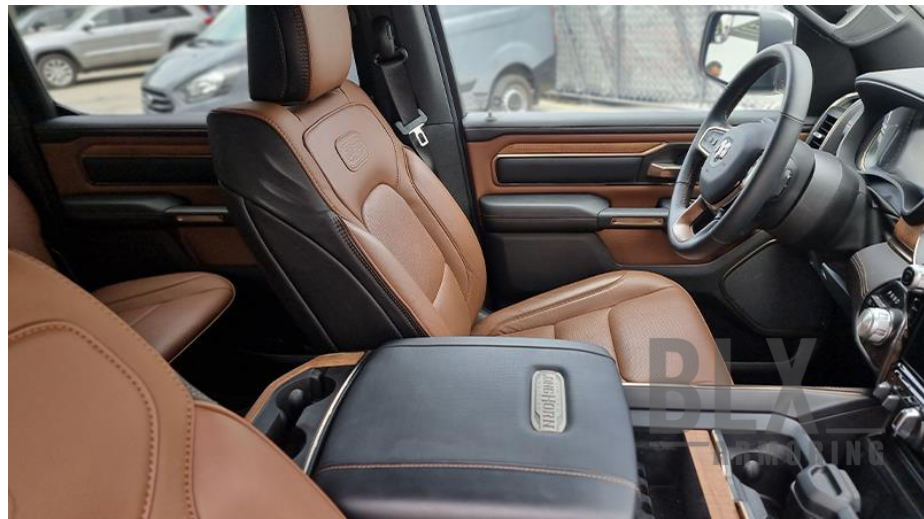

DODGE RAM 1500 LIMITED 4X4 2024

$3,100,000
Folio BLX 1658

BLX ARMORING +52 81 1804 1649

+52 81 8242 7980 contacto@blx.mx