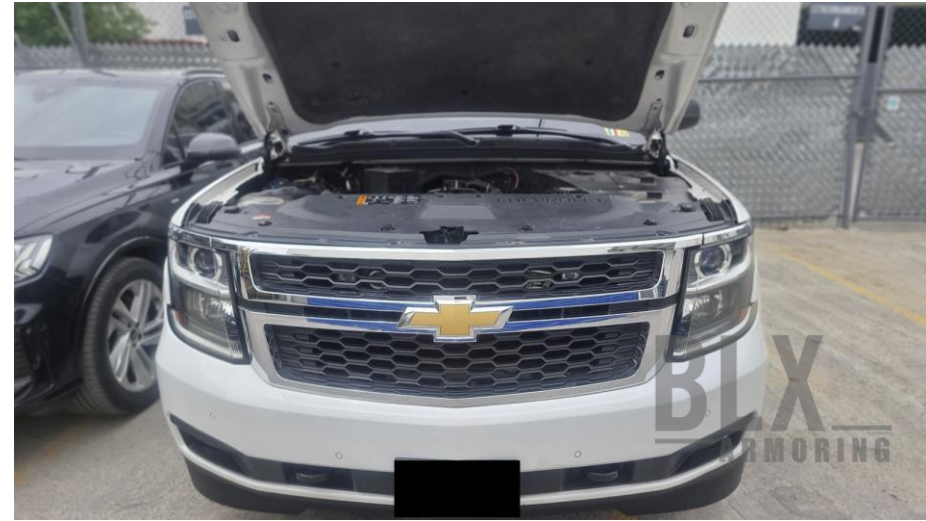

CHEVROLET SUBURBAN PAQUETE G 4X4 2016

$1,299,000

Folio BLX 1563

BLX
— ARMORING

BLX ARMORING

+52 81 1804 1649

+52 81 8242 7980

contacto@blx.mx